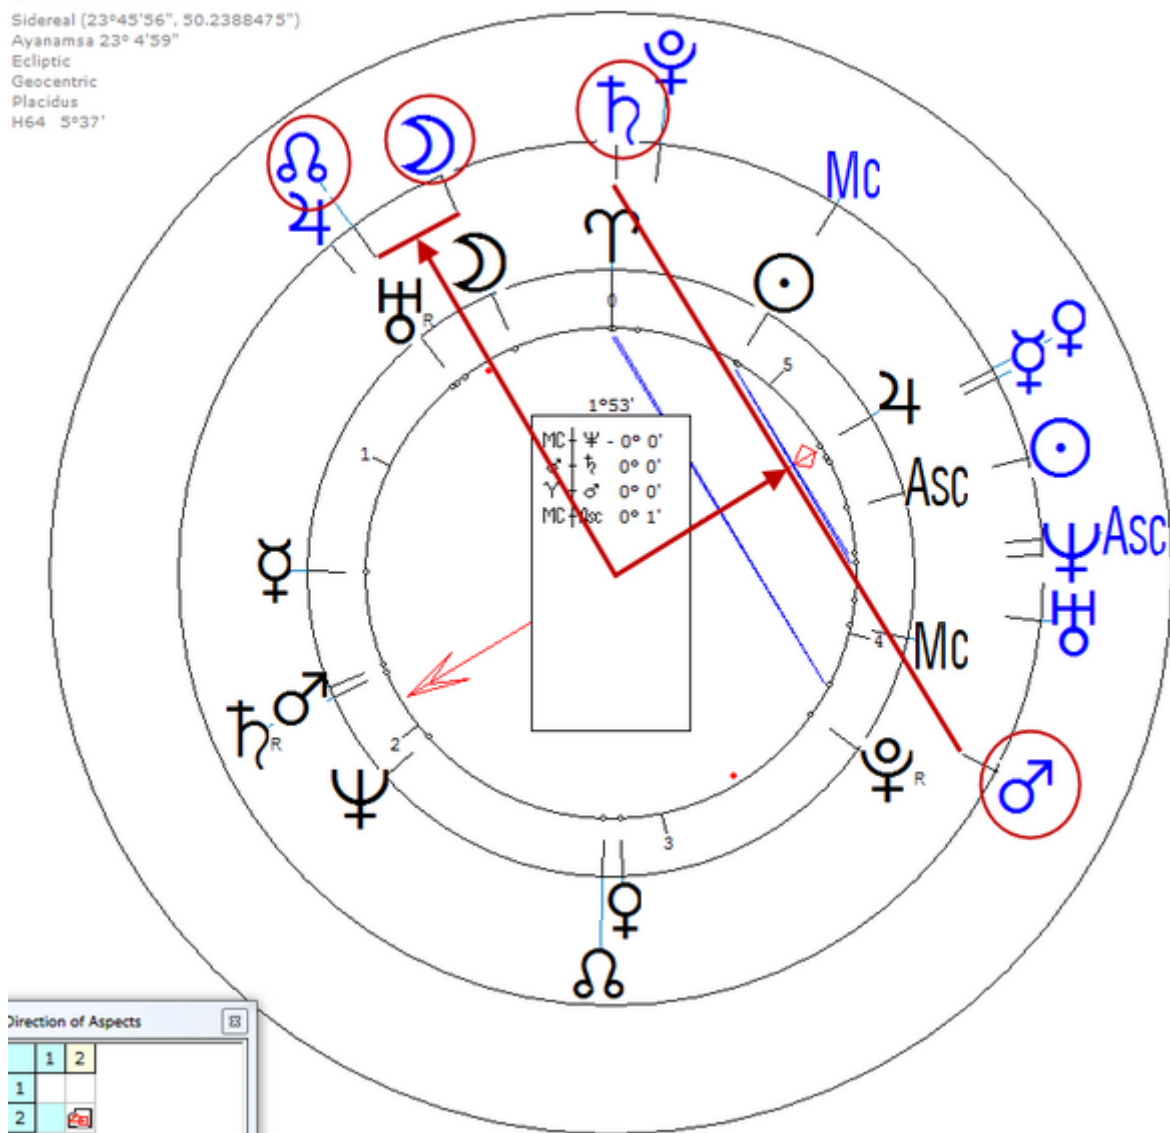

Loiseau, Bernard

13 January 1951 at 15:30 (= 3:30 PM)Chamalieres, France, 45n46, 3e09
French chef.

<https://www.astro.com/astro-databank/Loiseau,_Bernard>

Death by Suicide 24 February 2003 in Saulieu, France

Progressed Lunar Return (Harmonic 64)

Lunar ☾/♁ = Lunar ♂/♃

Loiseau, Bernard
13 January 1951 Sat 15:30 (GMT+1) 45n46 3e09
Chamalieres, France

Sidereal (23°45'56", 50.2388475")
Ayanamsa 23° 4'59"
Ecliptic
Geocentric
Placidus
H64 5°37'